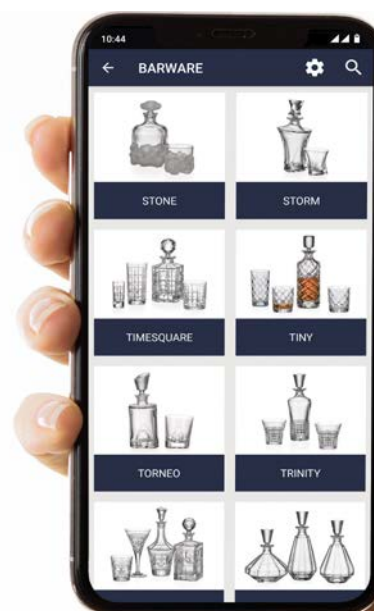

## Barware sets 16

DIAMONDEYES.....16  
COLLOSEUM.....16  
HEATHER.....16  
LENAS.....16  
MEMPHIS.....16,17  
METROPOLITAN.....17  
PINNA.....17  
SCALLOP.....17  
TINY.....17  
WINDSOR.....17

## News Barware 19

BRANDY.....19  
FLUTE.....19  
TUMBLER.....20  
WINE.....20

# App

You can browse the wide range of our product range in the updated Crystal BOHEMIA app.

A new feature is now available. Items in the catalogue are provided with an EAN code. Use the app, simply scan the code and start purchasing.