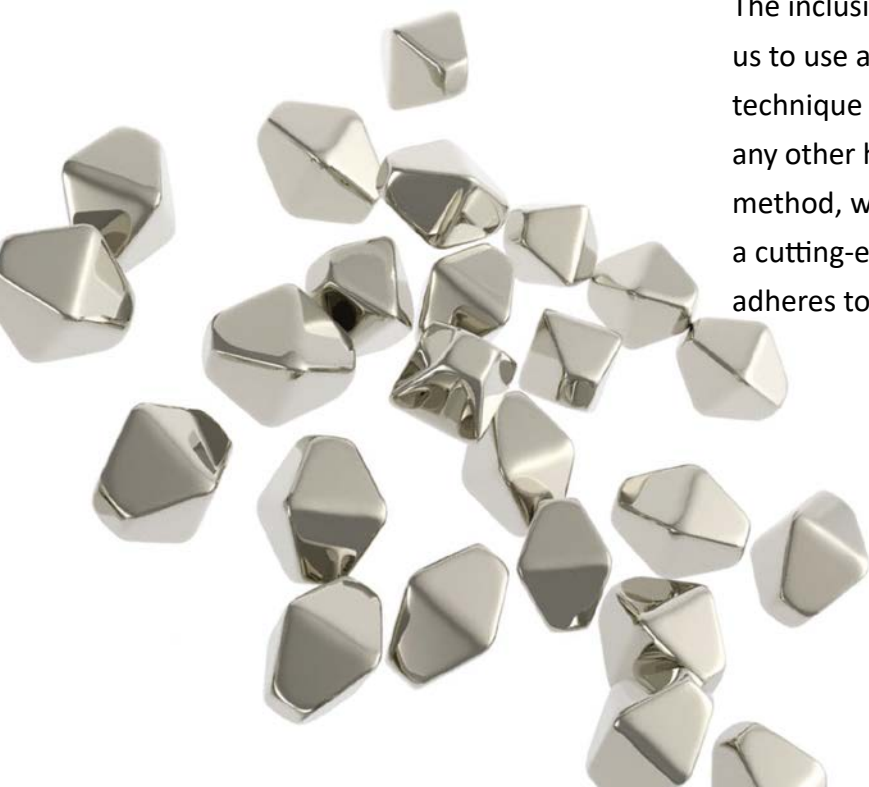

## Ecological glass melt

The inclusion of titanium in our glass melt enables us to use an environmentally-friendly glass melting technique that does not contain lead compounds or any other heavy metals. Thanks to this unique method, we are able to implement fire polishing, a cutting-edge ecological glass polishing process that adheres to best available techniques (BAT) guidelines.