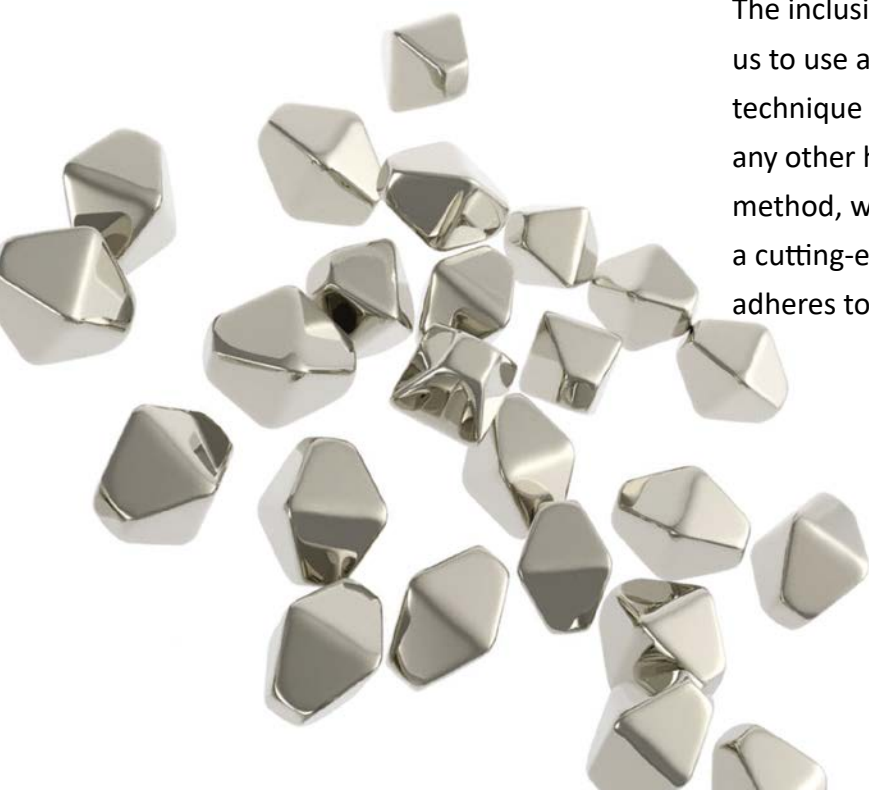

The inclusion of titanium in our glass melt enables us to use an environmentally-friendly glass melting technique that does not contain lead compounds or any other heavy metals. Thanks to this unique method, we are able to implement fire polishing, a cutting-edge ecological glass polishing process that adheres to best available techniques (BAT) guidelines.