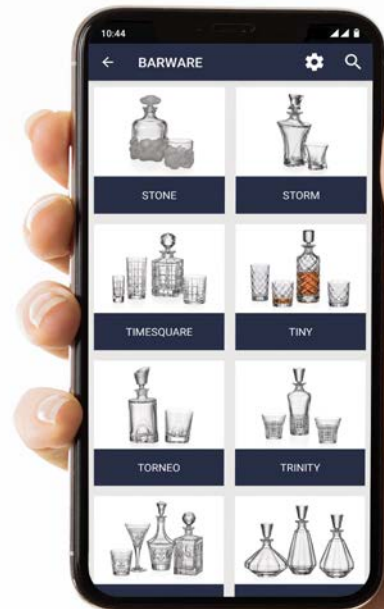

ONION..... 16
TINY..... 17

App

You can browse the wide range of our product range in the updated Crystal BOHEMIA app.

A new feature is now available. Items in the catalogue are provided with an EAN code. Use the app, simply scan the code and start purchasing.